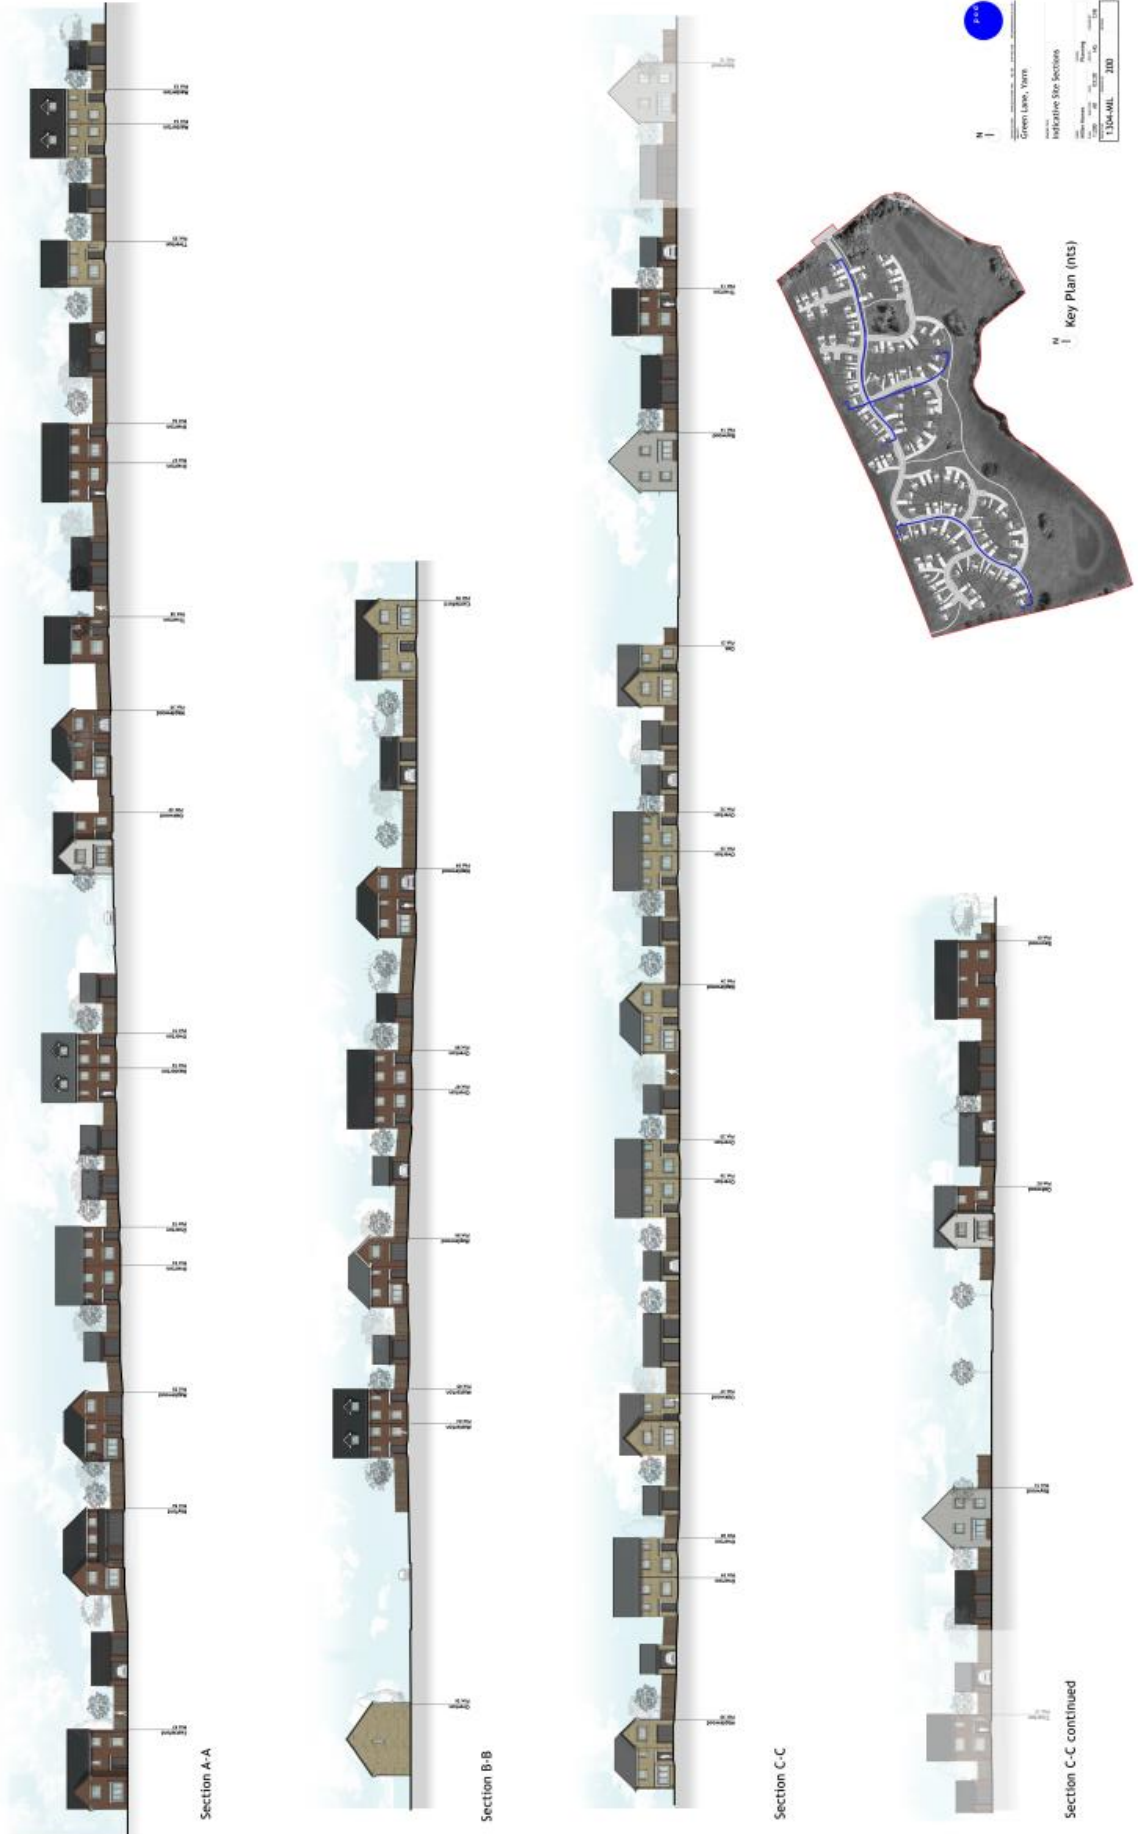

### APPENDIX 4 – Indicative Site Sections Application 20/0813/REM

Land South Of Yarm School Playing Fields East Of The Railway, Green Lane, Yarm  
Reserved matters application for the appearance, landscaping, layout and scale for the erection of 100 dwelling  
houses and associated works